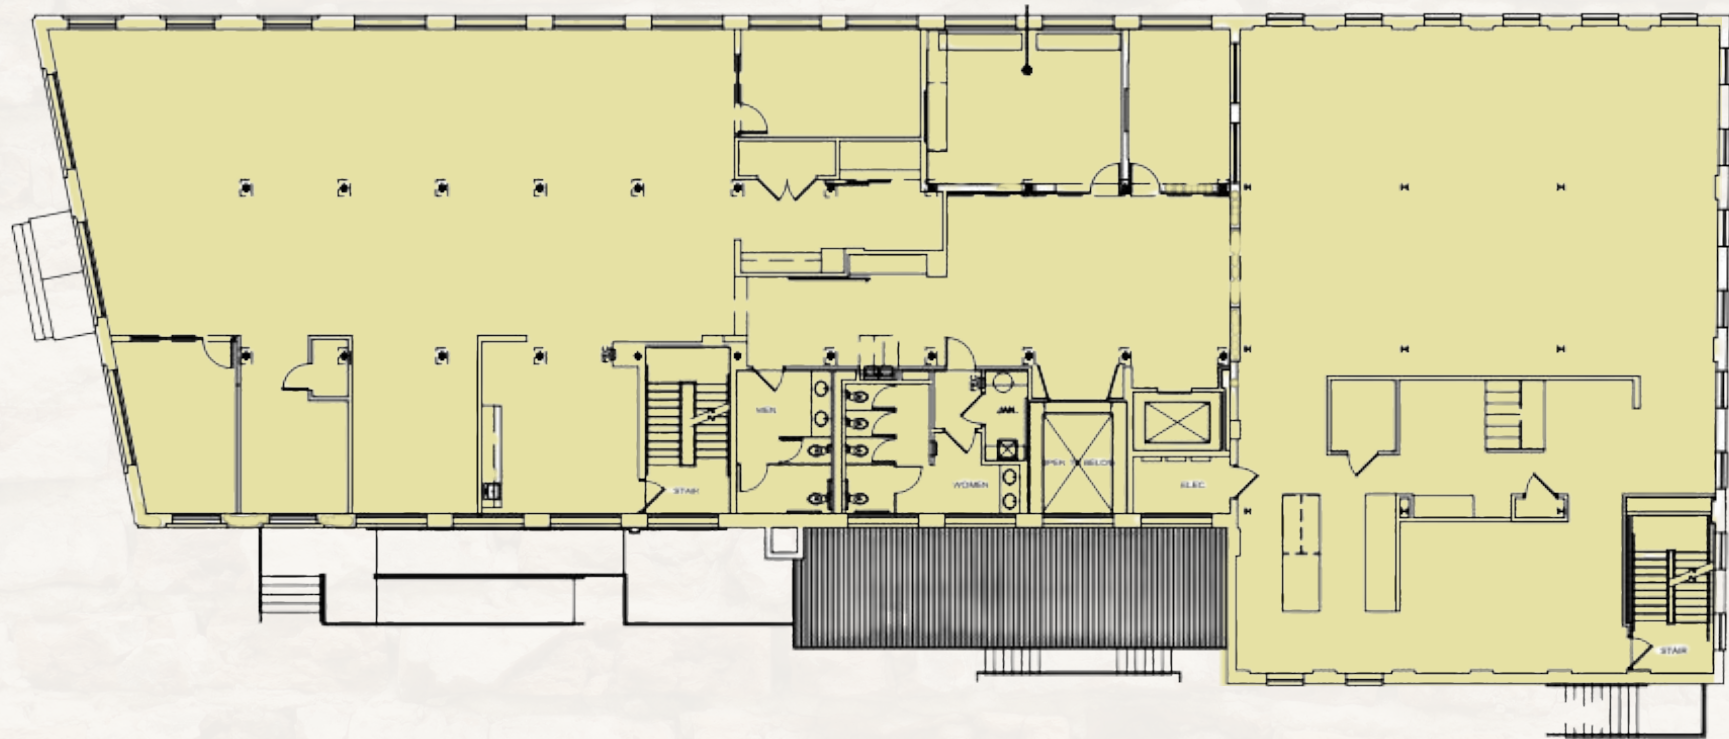

Availability.

Suite 200  
9,331 SF

1023 W. MOREHEAD ST. | CHARLOTTE, NC 28208