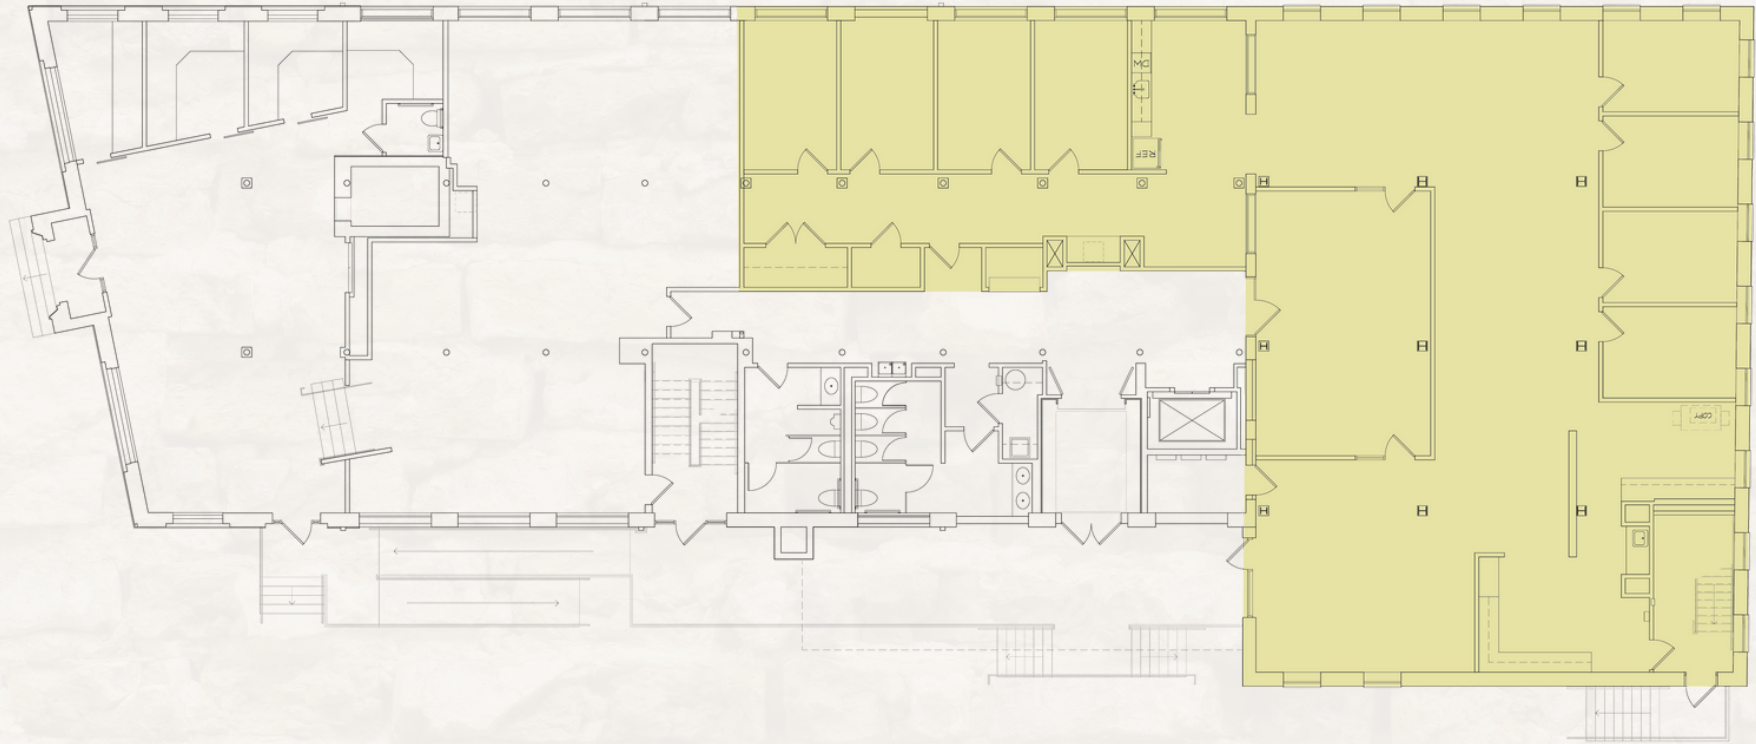

Availability.

Suite 100
4,998 SF

1023 W. MOREHEAD ST. | CHARLOTTE, NC 28208