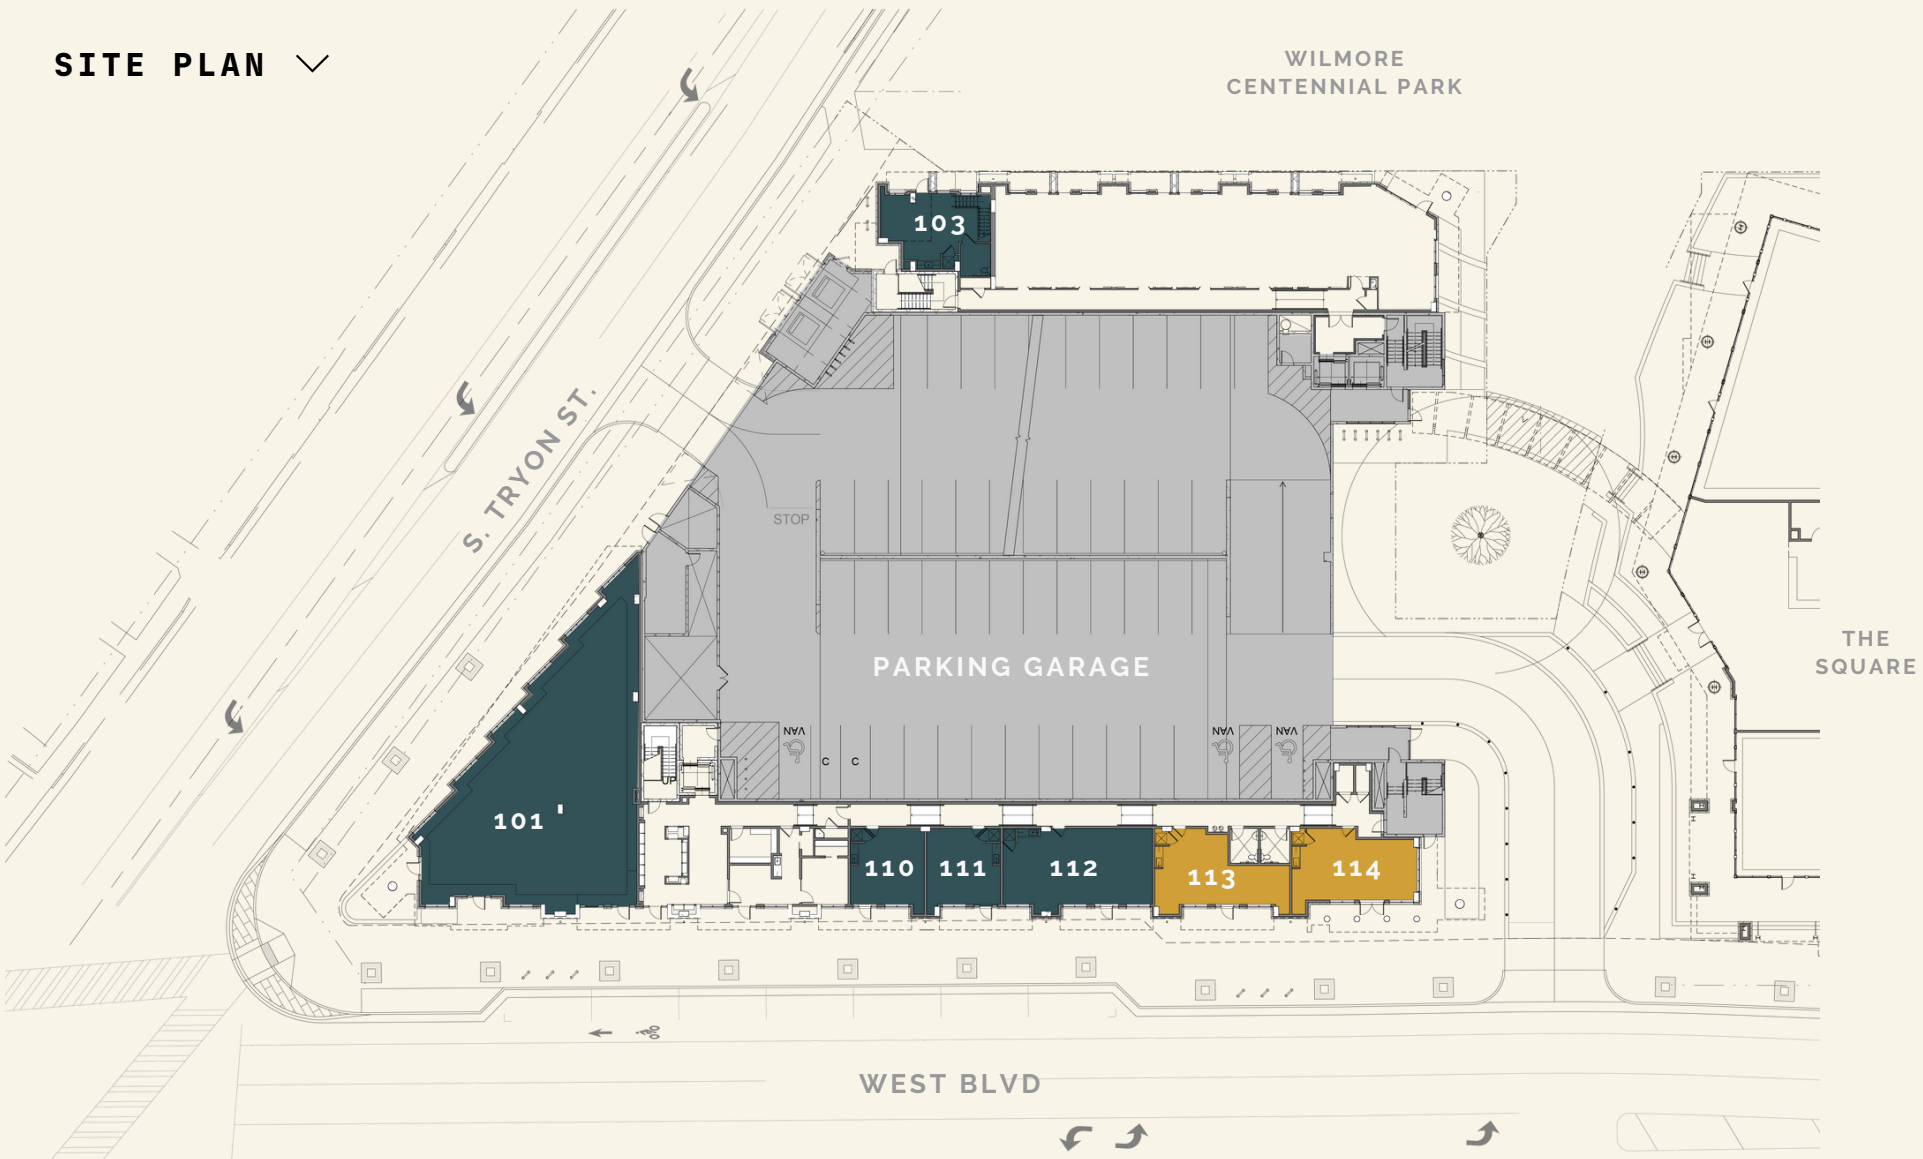

712 - 1,438 RSF
Available now

CONSUMERS

Ground floor
of The Winston
Apartments

LET'S WALK

Highly walkable
neighborhood

GREAT OUTDOORS

Adjacent to Wilmore
Centennial Park

CONNECTION

One block from
East West LYNX light rail
station

DAYTIME POPULATION

Steps from The Square
150,000 SF of
office space

VISIBILITY

Excellent visibility,
signage and access

SITE PLAN ▾

Suite	Tenant	RSF
101	Bulldog Taproom	3,824
103	The Shoedio	1,060
110-111	Beard Papa's	993
112	The Coterie Concept	988
113	Available	712
114	Available	726