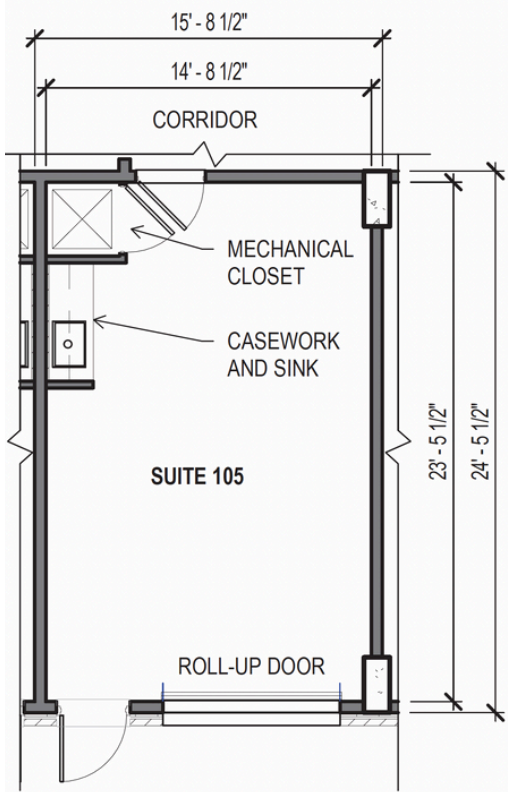

Floor Plans ▾