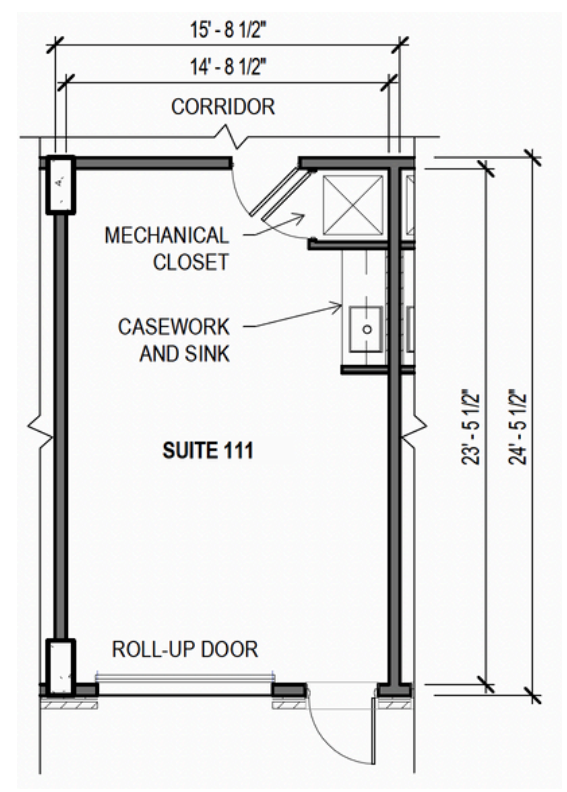

Floor Plans ▾