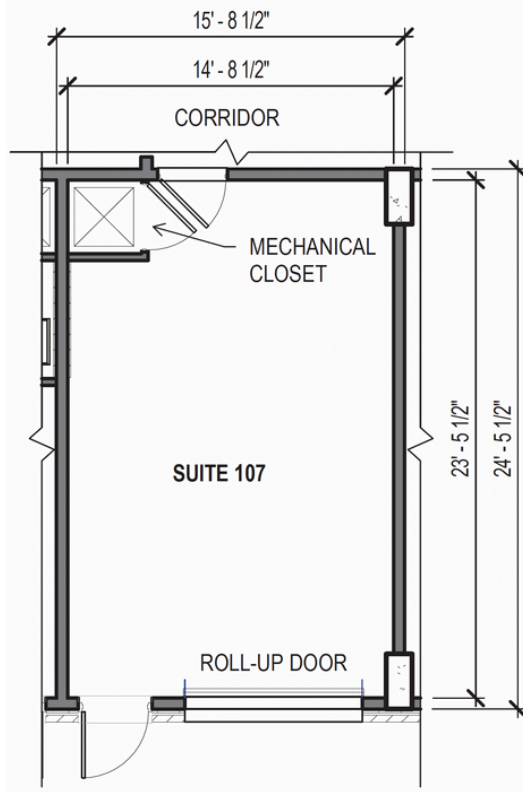

Floor Plans ▾