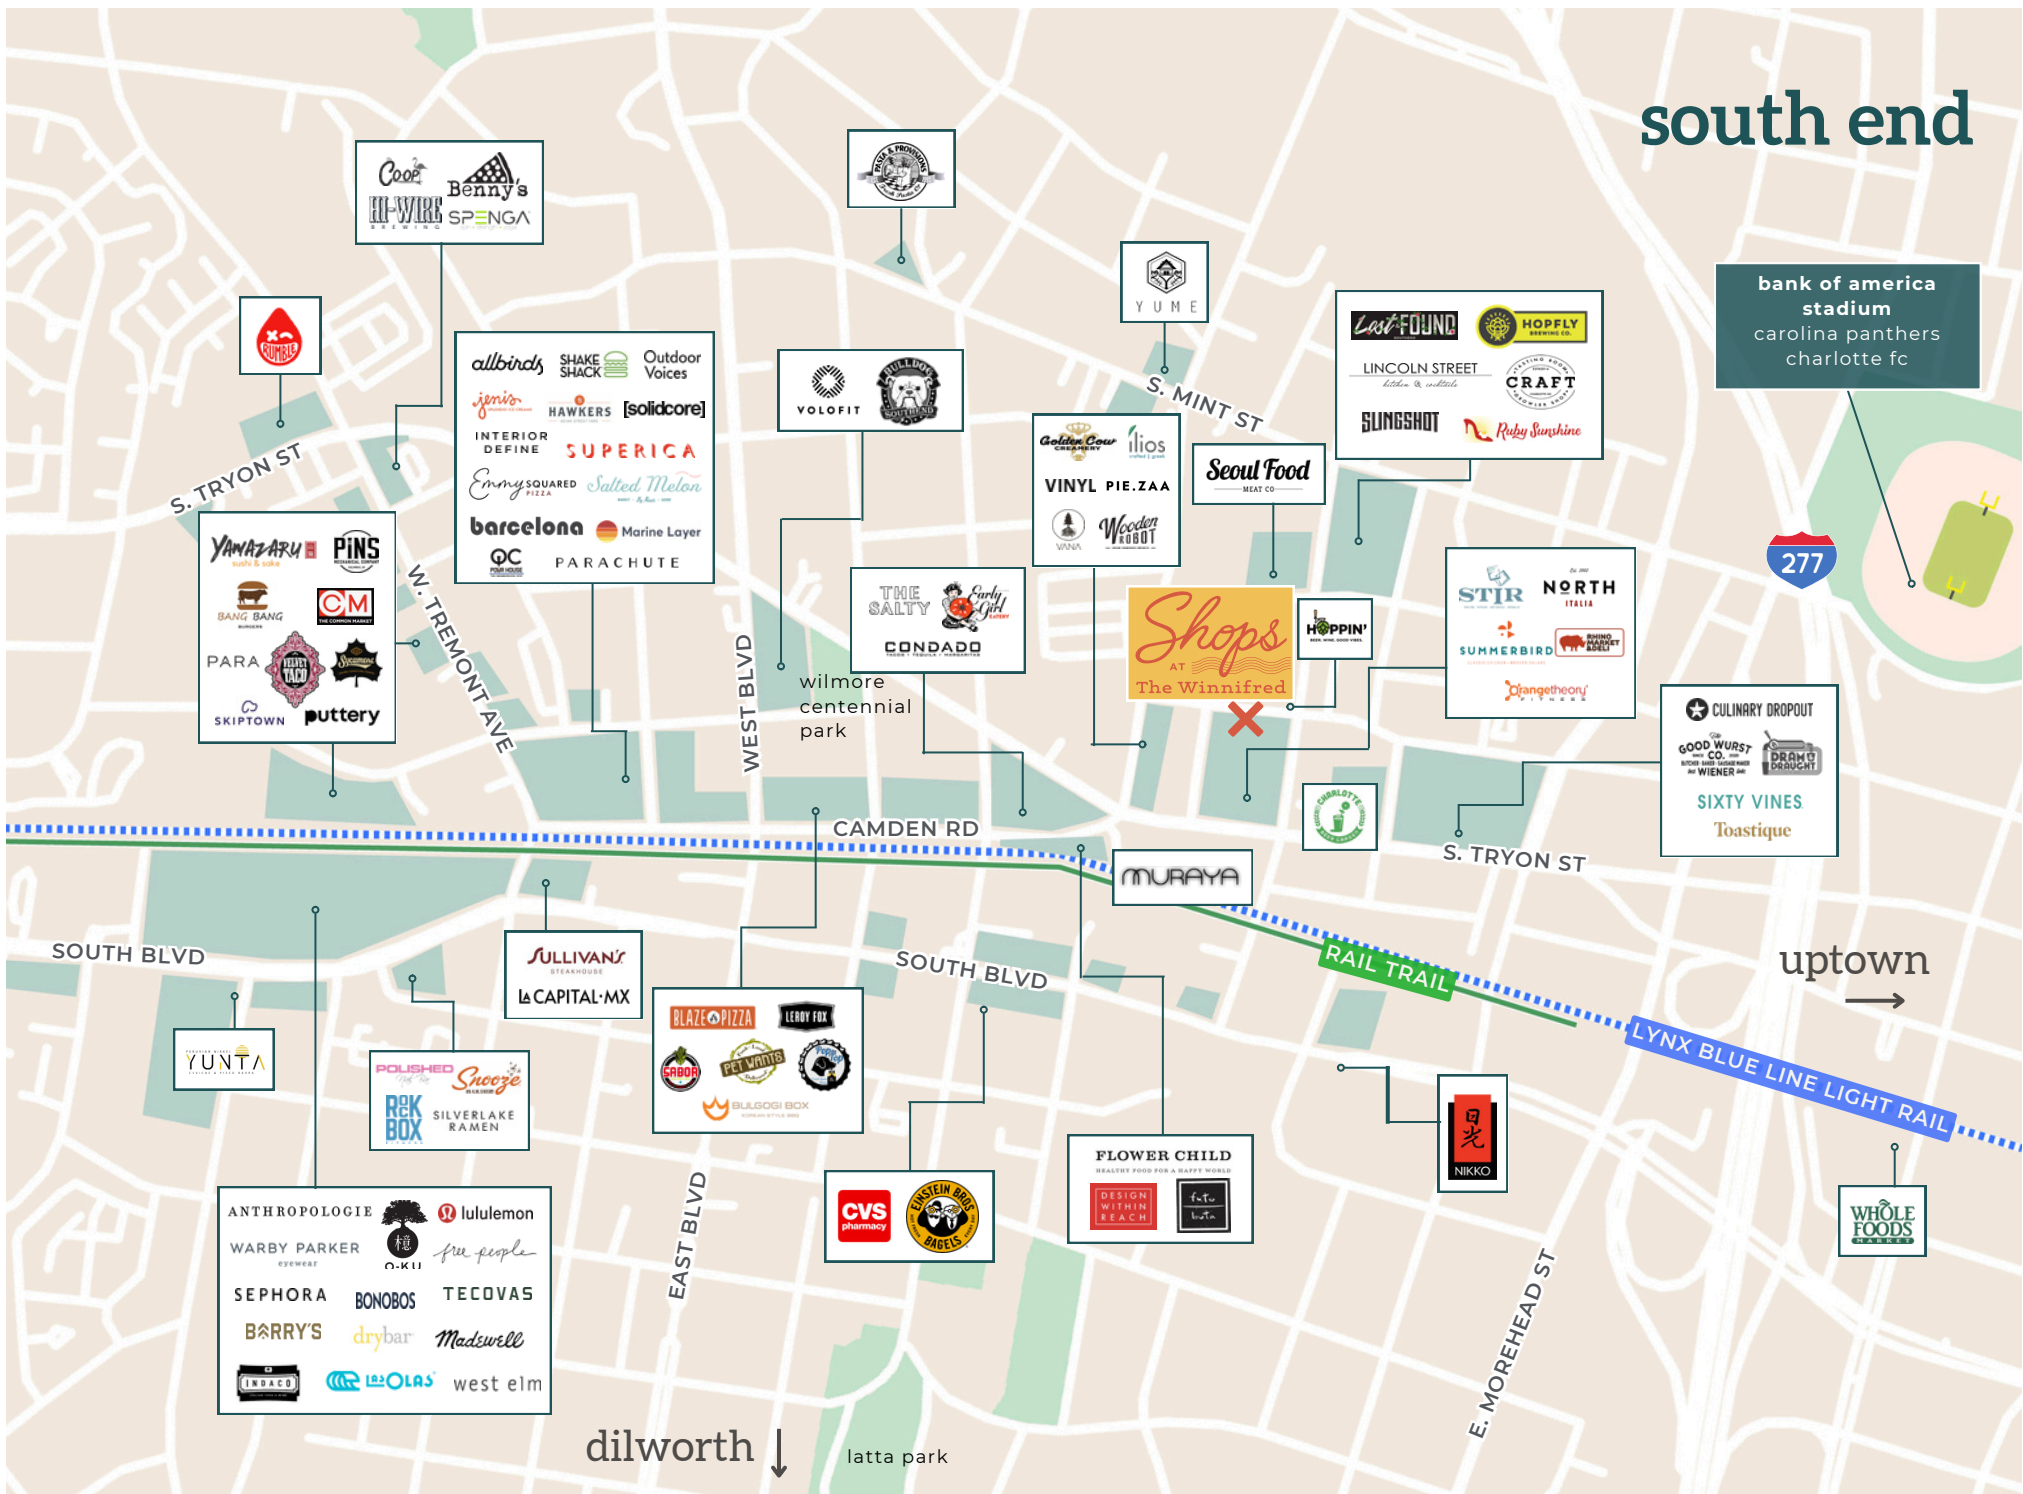

south end

bank of america stadium
carolina panthers
charlotte fc

CULINARY DROPOUT
GOOD WURST CO.
SIXTY VINES
Toastique

uptown →

WHOLE FOODS