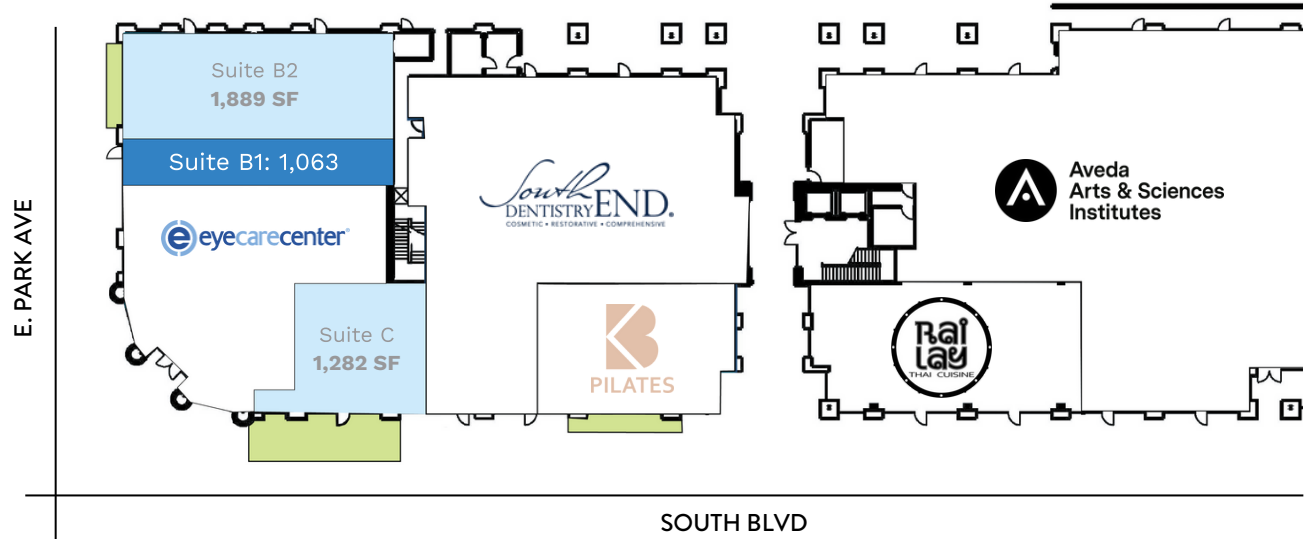

PROPERTY DETAILS ▾

1520 SOUTH BLVD
CHARLOTTE, NC 28203

1,063 SF
RETAIL AVAILABLE

SOUTH END NEIGHBORHOOD

GROUND FLOOR OF 90,000 SF
BOUTIQUE OFFICE BUILDING

SPACE DELIVERS IMMEDIATELY

● AVAILABLE   ○ AT LEASE   ● PATIO