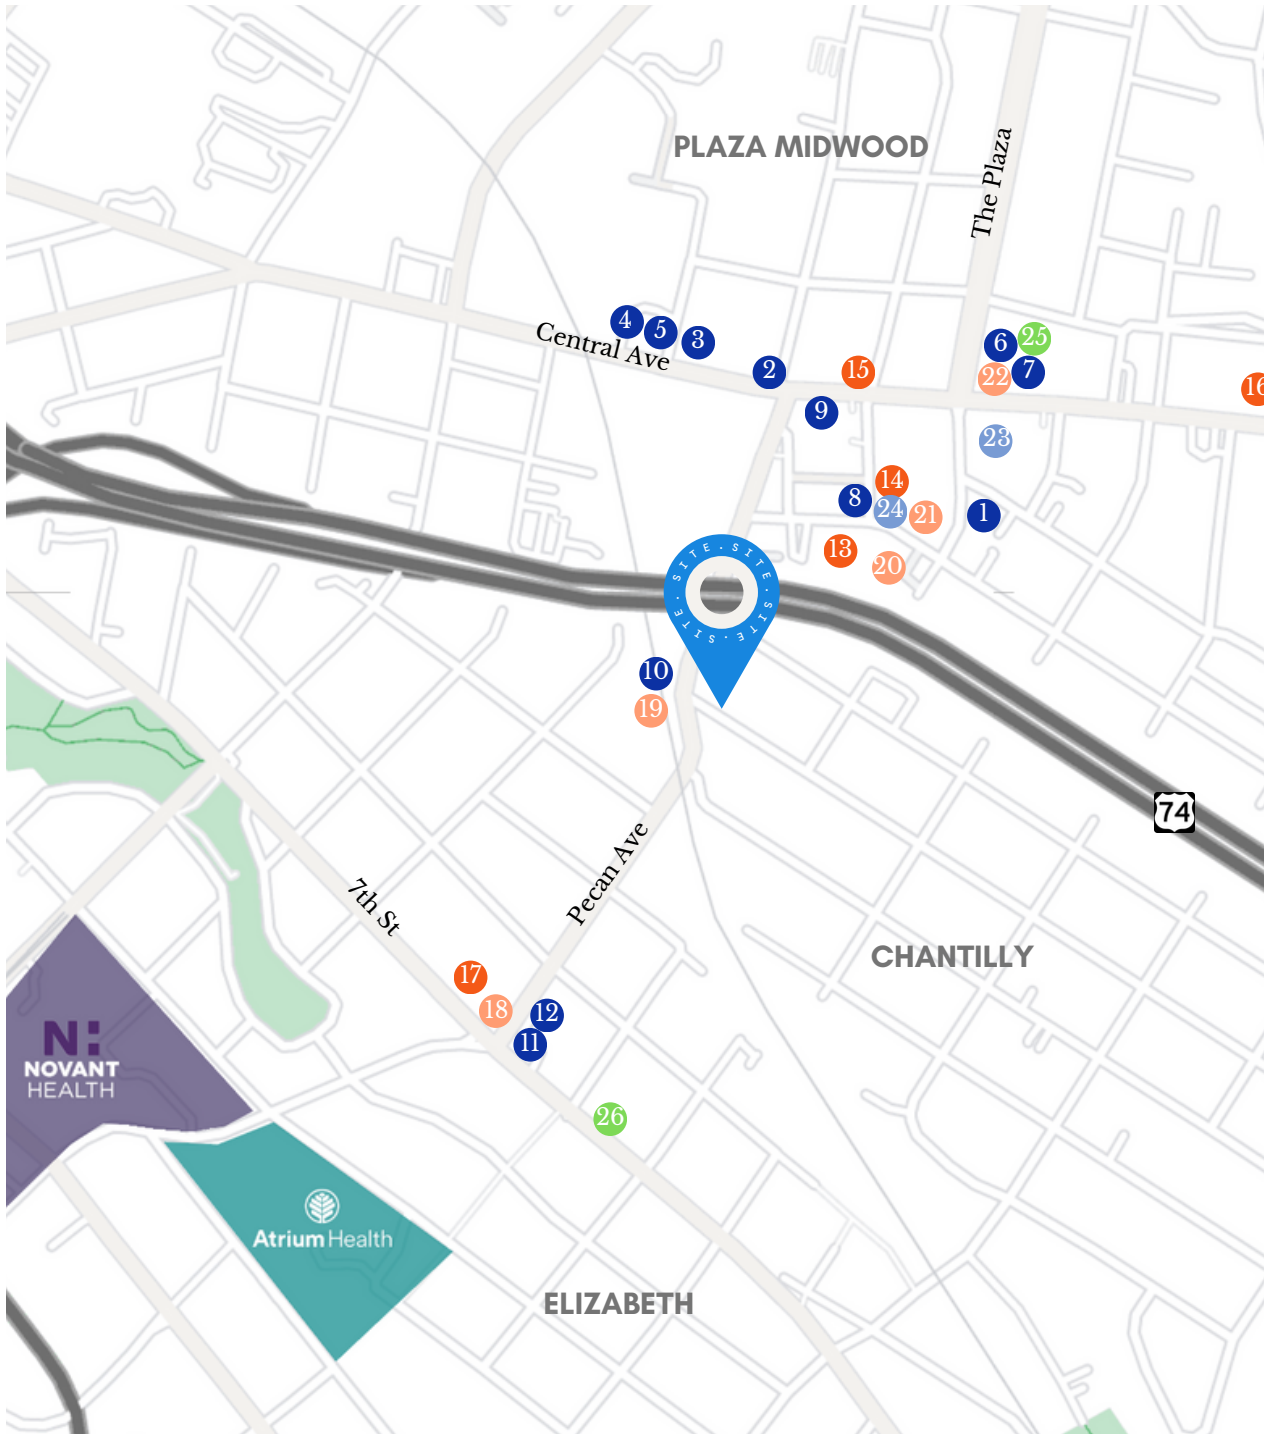

Seeking office or
non-f&b retail
uses

^ SUITE 101

904 Pecan Avenue, Charlotte, NC 28205

SITE PLAN ▾

first floor

second floor

Project LeanNation.
Eat Clean. Live Lean.

True REST Float Spa

SHINESALON

Cheat's
Cheesesteak Parlor
It's Just Not Fat.

NECTAR
BOUTIQUE FLORIST | WEDDINGS & EVENTS

VILLANI'S
BAKERY

RICO'S AÇAÍ

thirty one
Jane

THRIFT
COMMERCIAL REAL ESTATE SERVICES

AREA MAP ▾

- 1. Supperland
- 2. Milkbread
- 3. Midwood Smokehouse
- 4. Snooze
- 5. YAFO
- 6. Dave's Hot Chicken
- 7. Akahana Asian Bistro
- 8. Calle Sol
- 9. Emmy Squared
- 10. Cheat's Cheesesteak
- 11. Sunflour Baking Company
- 12. Bang Bang Burgers

- 13. Legion Brewing
- 14. Burial Beer Co.
- 15. Workman's Friend
- 16. Resident Culture
- 17. The Crunkleton

- 18. Starbucks
- 19. Villani's Bakery
- 20. Undercurrent Coffee
- 21. The Giddy Goat
- 22. Dunkin