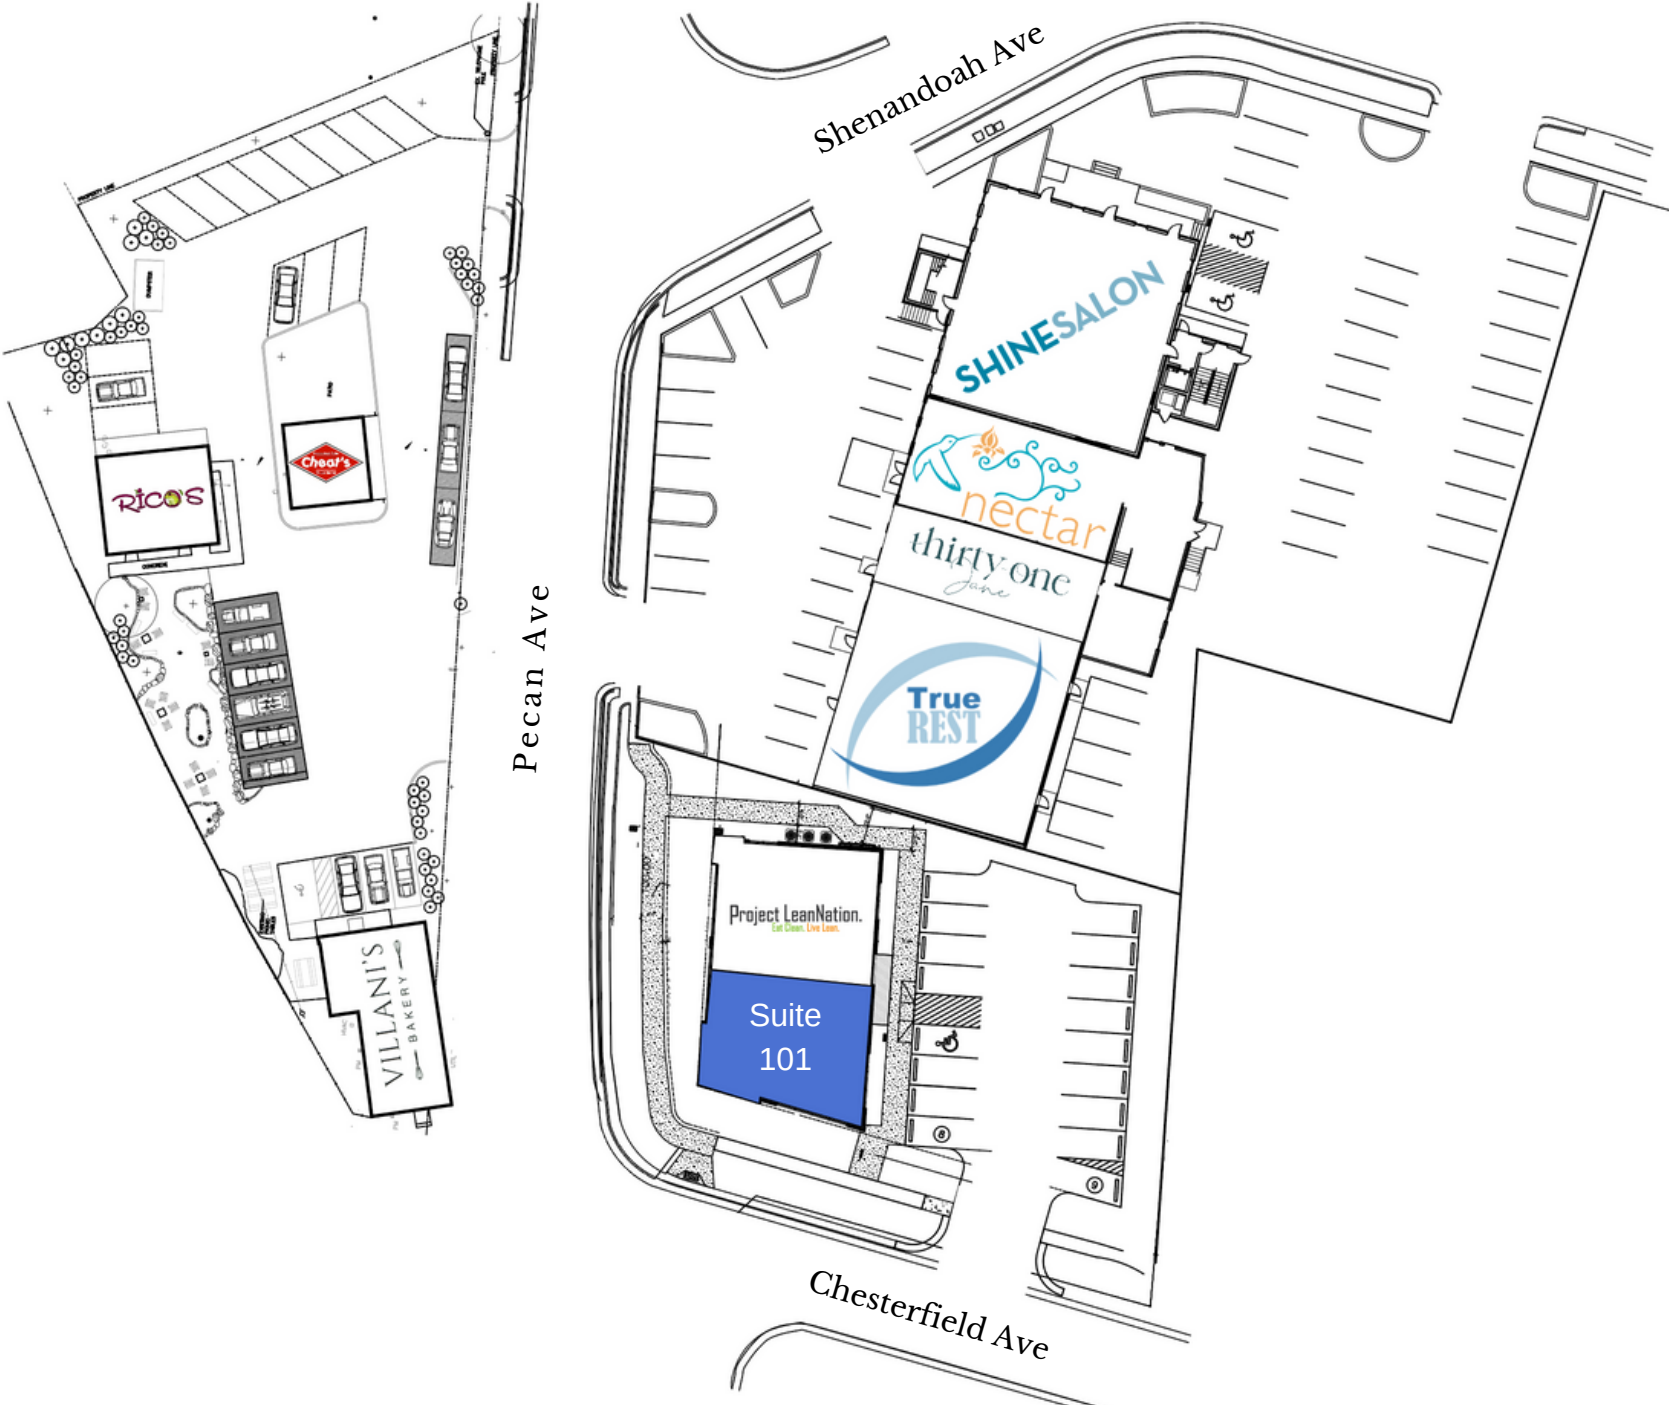

904 Pecan Avenue

Charlotte, NC 28205

LEASE FOR RETAIL OFFICE SPACE

PROPERTY DETAILS ▾

2,024 SF Available

Plaza Midwood

Available 30 days
from Lease
signature

2nd generation space

Seeking office or
non-f&b retail
uses

^ SUITE 101

904 Pecan Avenue, Charlotte, NC 28205

SITE PLAN ▾

first floor

second floor

Project LeanNation.
Eat Clean. Live Lean.

True REST Float Spa

- 1. Supperland
- 2. Milkbread
- 3. Midwood Smokehouse
- 4. Snooze
- 5. YAFO
- 6. Dave's Hot Chicken
- 7. Akahana Asian Bistro
- 8. Calle Sol
- 9. Emmy Squared
- 10. Cheat's Cheesesteak
- 11. Sunflour Baking Company
- 12. Bang Bang Burgers

- 13. Legion Brewing
- 14. Burial Beer Co.
- 15. Workman's Friend
- 16. Resident Culture
- 17. The Crunkleton

- 18. Starbucks
- 19. Villani's Bakery
- 20. Undercurrent Coffee
- 21. The Giddy Goat
- 22. Dunkin