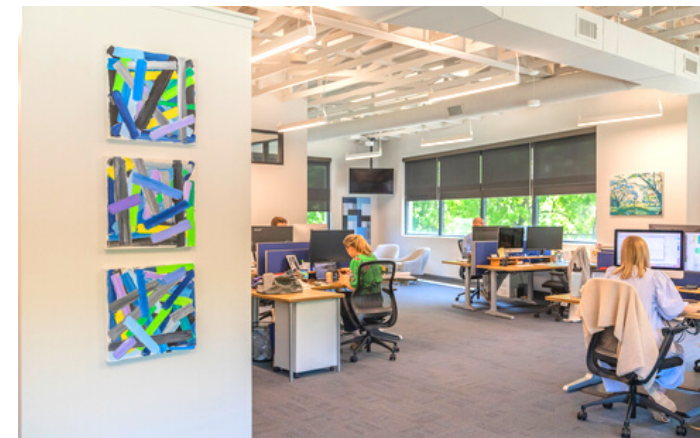

THRIFT
COMMERCIAL REAL ESTATE SERVICES