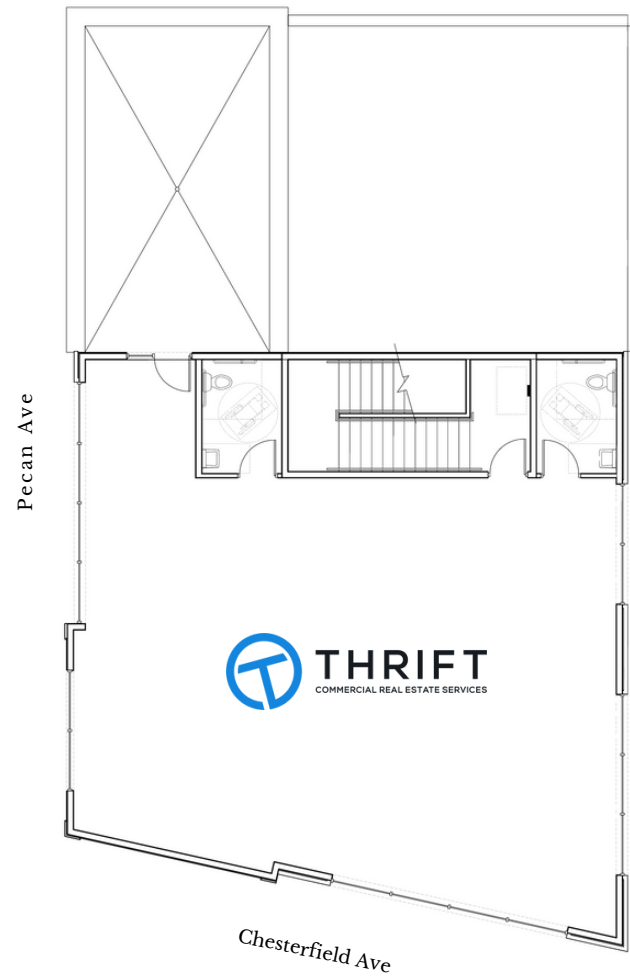

904 Pecan Avenue

Charlotte, NC 28205

LEASE FOR RETAIL OFFICE SPACE

PROPERTY DETAILS ▾

2,024 SF Available

Plaza Midwood

Available 30 days
from Lease
signature

2nd generation space

Seeking office or
non-f&b retail
uses

^ SUITE 101

904 Pecan Avenue, Charlotte, NC 28205

SITE PLAN ▾

first floor

second floor

Project LeanNation.
Eat Clean. Live Lean.

True REST Float Spa