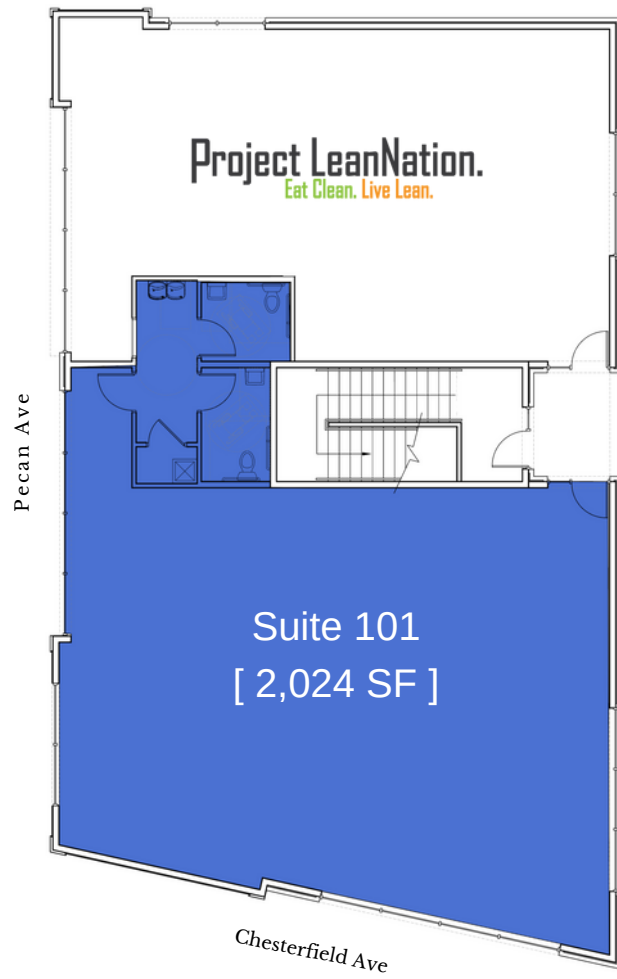

904 Pecan Avenue

Charlotte, NC 28205

LEASE FOR RETAIL OFFICE SPACE

PROPERTY DETAILS ▾

2,024 SF Available

Plaza Midwood

Available 30 days
from Lease
signature

2nd generation space

Seeking office or
non-f&b retail
uses

^ SUITE 101

904 Pecan Avenue, Charlotte, NC 28205

SITE PLAN ▾

first floor

second floor

Project LeanNation.
Eat Clean. Live Lean.

True REST Float Spa