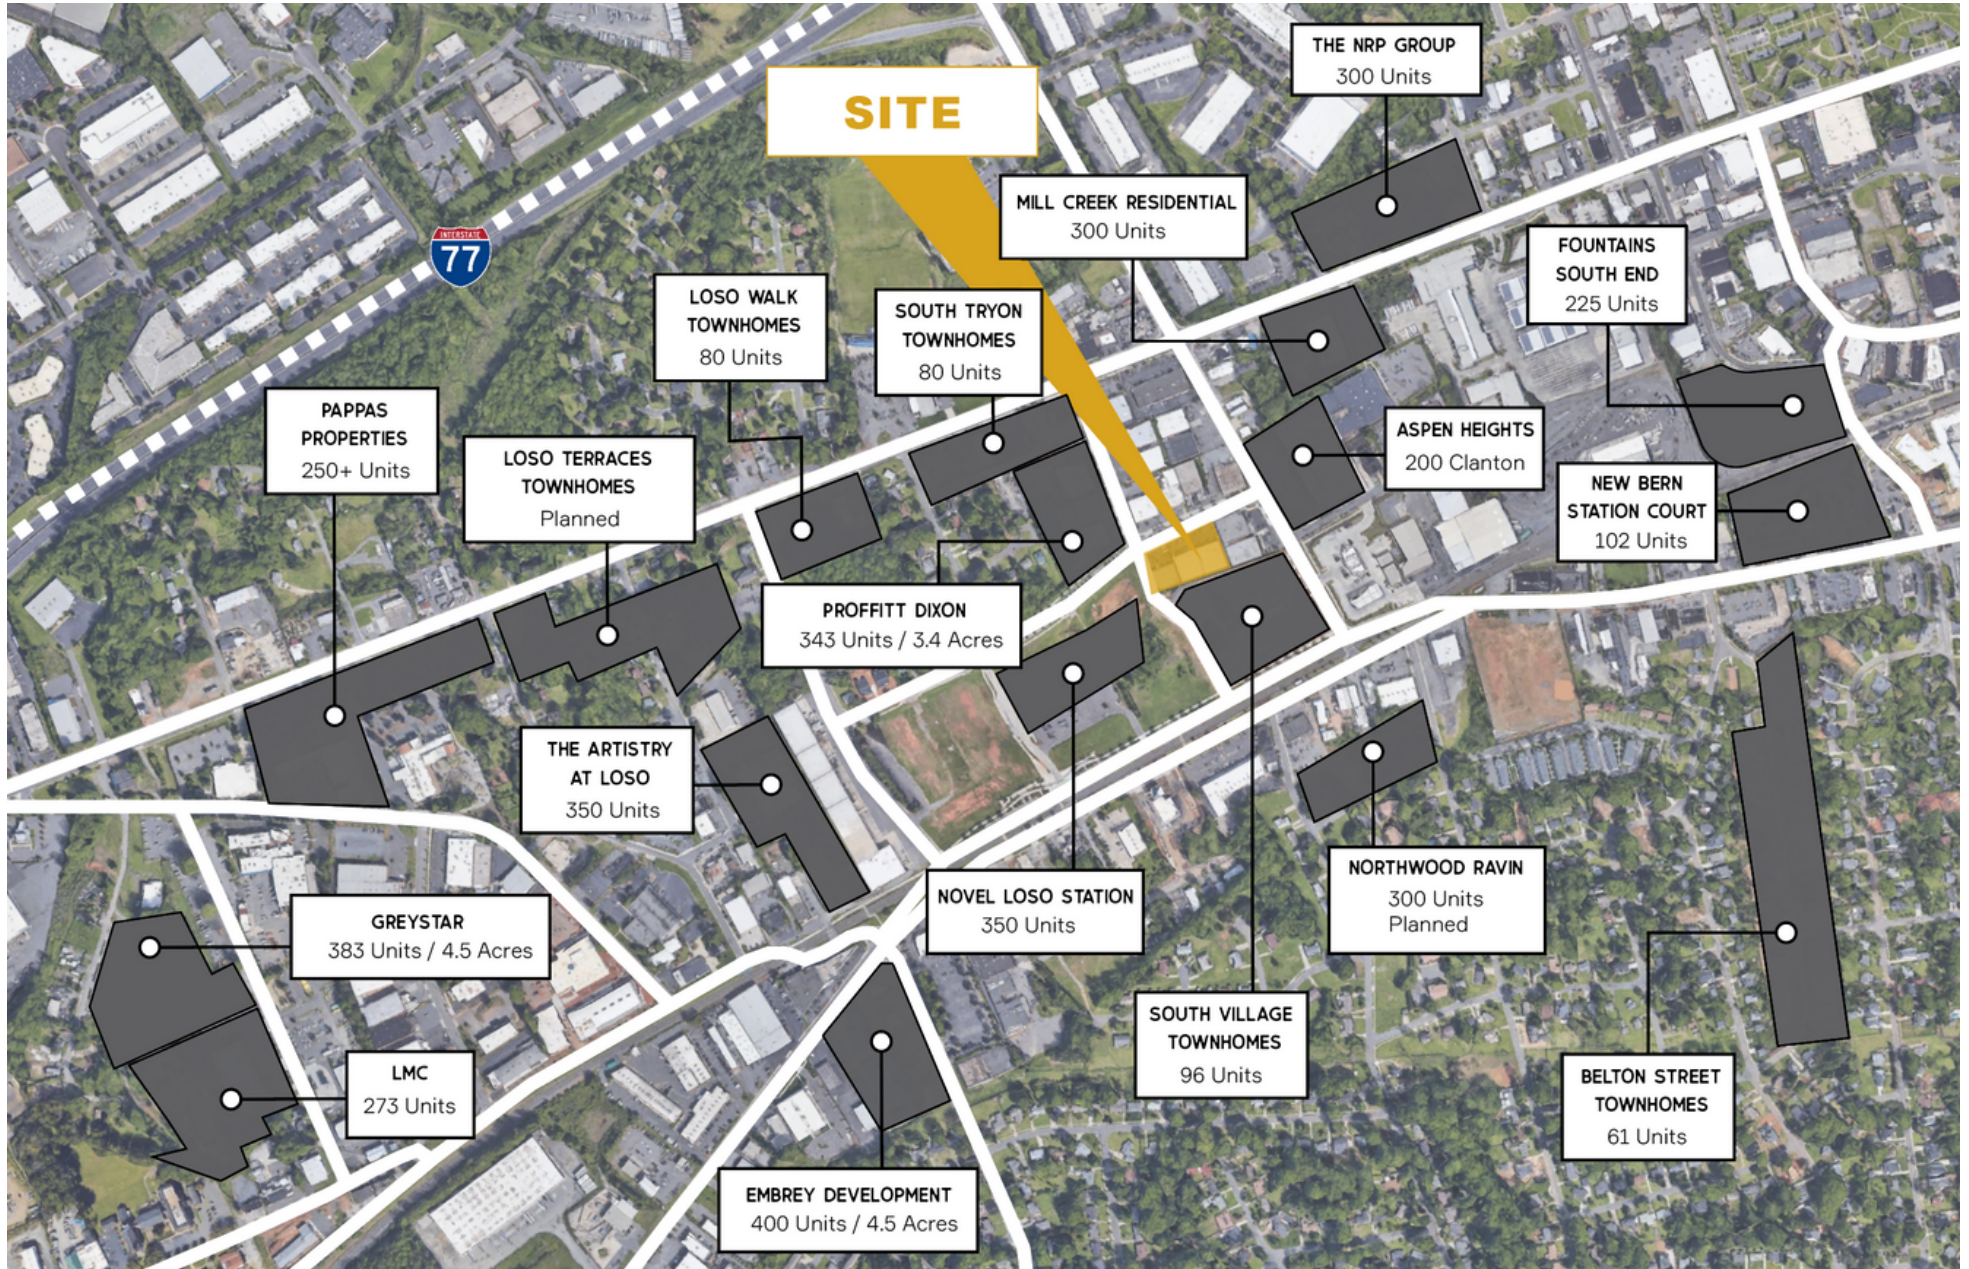

LoSo Village

3 5 2 1 - 3 5 4 3 DEWITT LN. CHARLOTTE, NC 28217

SPACE. FOR. LEASE. RETAIL.

PROPERTY DETAILS ▾

27K

Total Retail SF

Located in the LoSo
entertainment district

Delivers January 2023

Neighboring tenants
include: Supperclub South
End, Yama, The Everyday
Market and Phat Burrito

ORIENTATION MAP

3521 - 3539 DEWITT LN. CHARLOTTE, NC 28217

SITE PLAN ▾

● Available ● At Lease

RETAIL AERIAL 

NEARBY RESIDENTIAL ▾

Protagonist

Queen Park Social

Chef Alyssa's Kitchen

Lenny Boy

Gilde

Brewers @ 4001 Yancey

Olde Mecklenburg Brewery

The Everyday Market

Sugar Creek Brewing Co.

LoSo Village

3521-3543 DEWITT LN.
CHARLOTTE, NC 28217

JAY MITCHENER

(704) 576-2772
jay@thriftcres.com