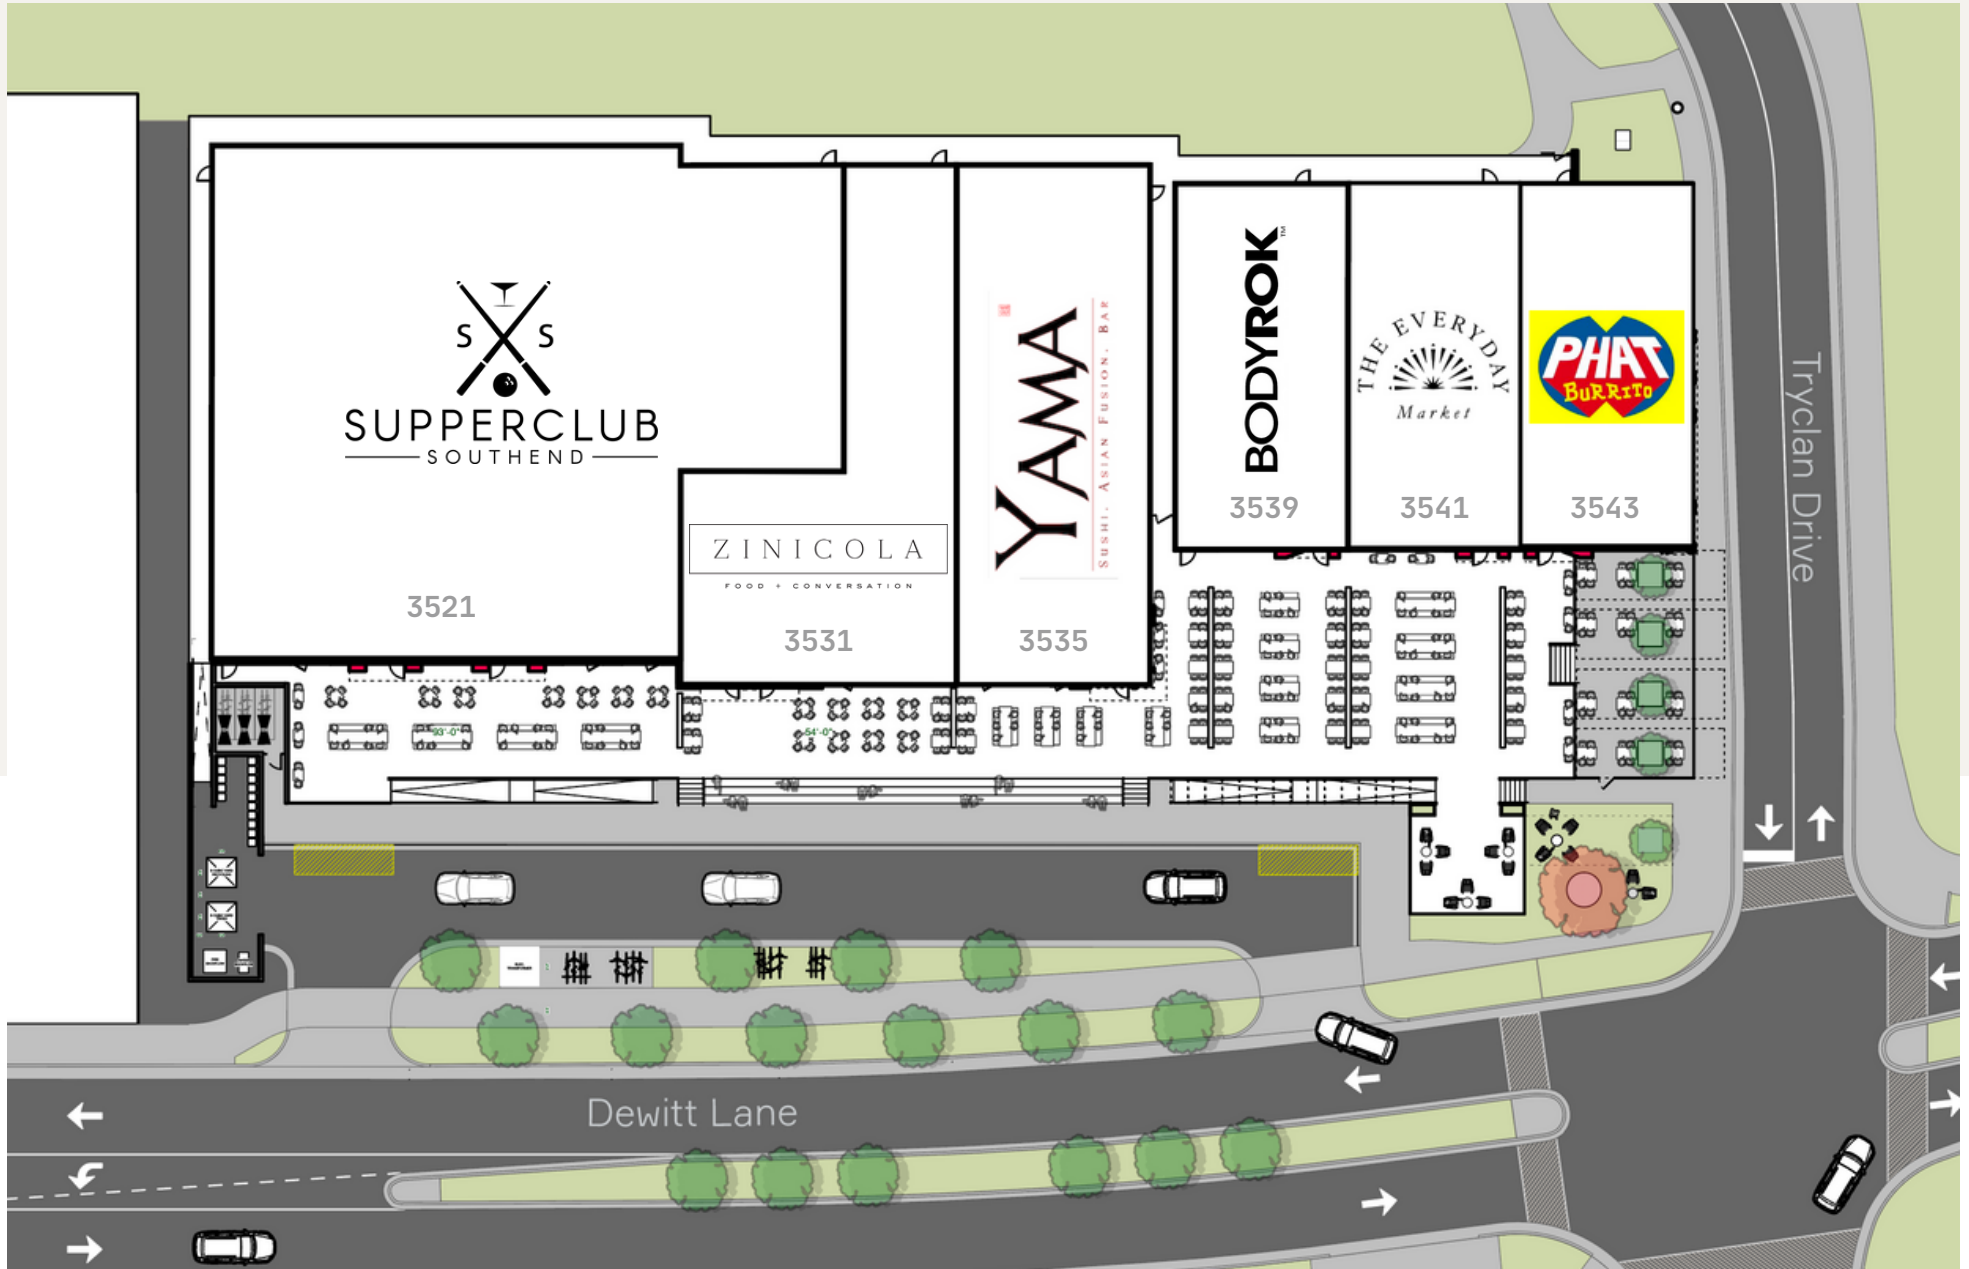

LoSo Village

3 5 2 1 - 3 5 4 3 DEWITT LN. CHARLOTTE, NC 28217

SPACE. FOR. LEASE. RETAIL.

PROPERTY DETAILS ▾

27K

Total Retail SF

Located in the LoSo
entertainment district

Delivers January 2023

Neighboring tenants
include: Supperclub South
End, Yama, The Everyday
Market and Phat Burrito

ORIENTATION MAP

3521 - 3539 DEWITT LN. CHARLOTTE, NC 28217

SITE PLAN ▾

● Available ● At Lease

RETAIL AERIAL 

NEARBY RESIDENTIAL ▾

Protagonist

Queen Park Social

Chef Alyssa's Kitchen

Lenny Boy

Gilde

Brewers @ 4001 Yancey

Olde Mecklenburg Brewery

The Everyday Market