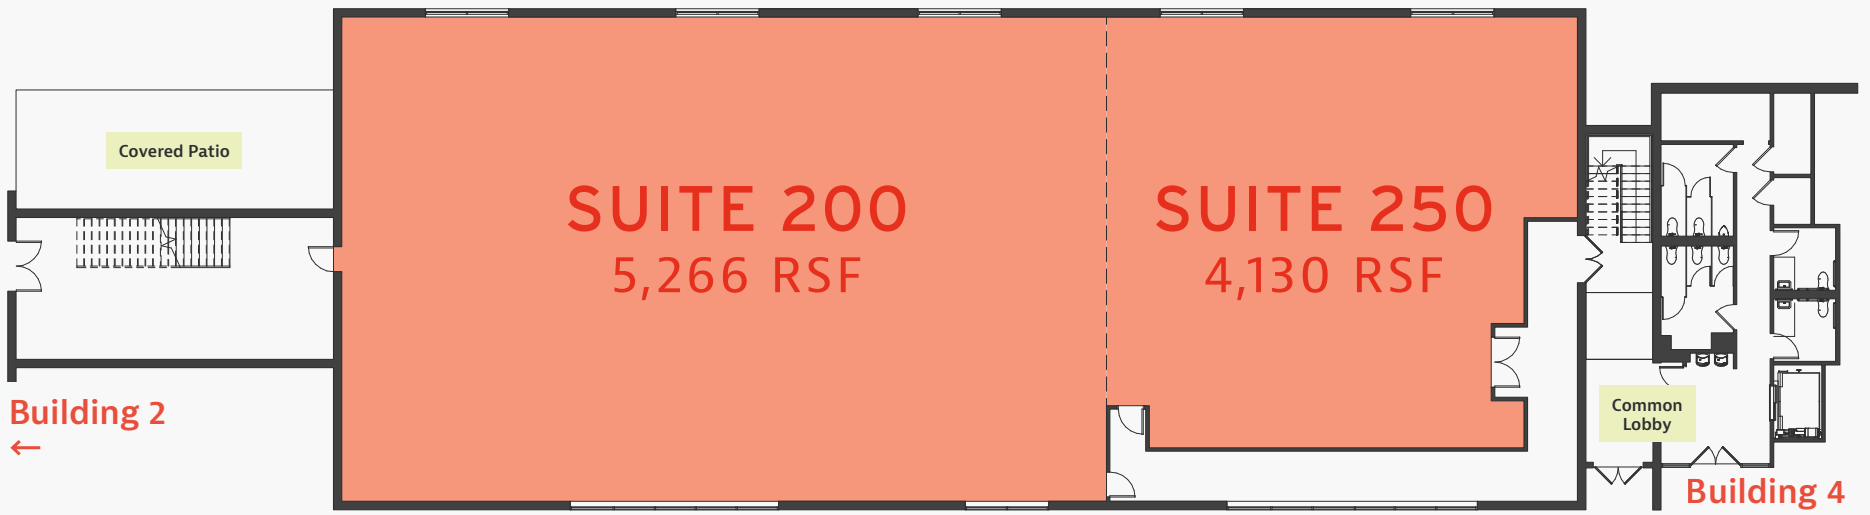

BUILDING

3

LEVEL 2

 Creative Office

Outdoor Amenity

4000 Monroe Rd

OAKHURST
COMMONS

Charlotte, NC 28205